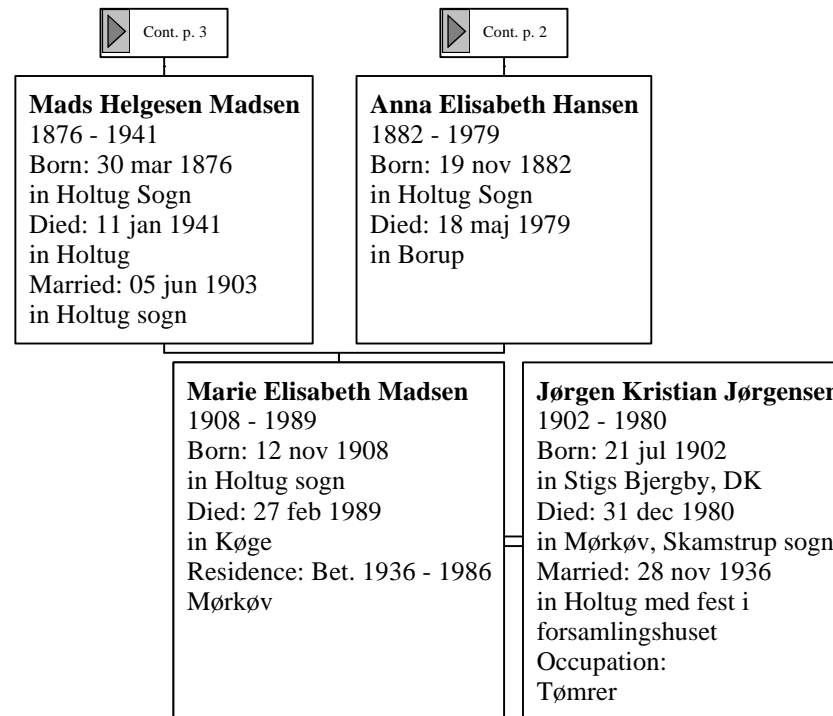

Genealogy book
for

Marie Elisabeth Madsen

by

SJ Consulting
August 2006

Ancestors of Marie Elisabeth Madsen

Ancestors of Marie Elisabeth Madsen

Ancestors of Marie Elisabeth Madsen

Ancestors of Marie Elisabeth Madsen

3rd Great-Grandparents

2nd Great-Grandparents

Great-Grandparents

Grandparents

▶ Cont. p. 13

▶ Cont. p. 12

Jens Enevoldsen
 1794 - 1845
 Born: nov 1794
 in Hvejsel Sogn, Vejle amt
 Died: 22 maj 1845
 in Råby
 Married: 06 maj 1827
 in Garnison sogn, København
 Occupation:
 Skovfoged
 Residence: 1845
 Skovfogedhuset i Raahoved
 skov