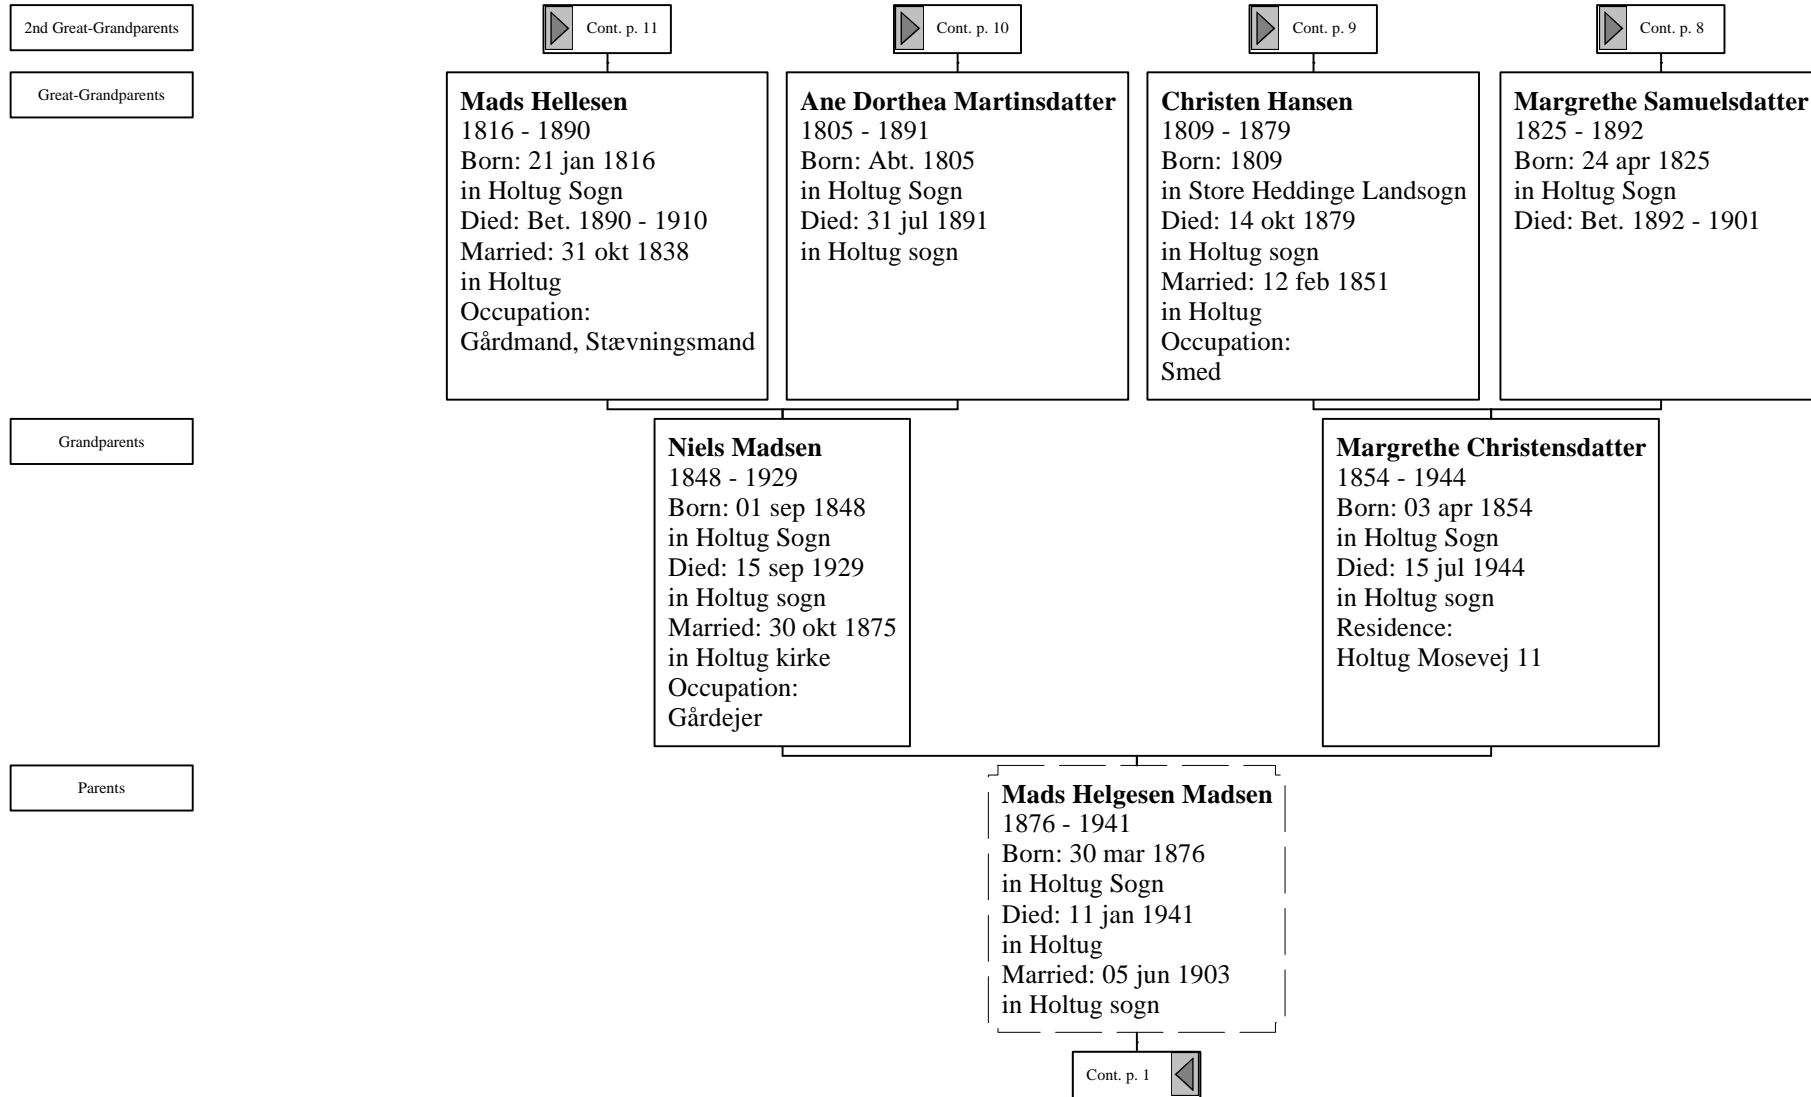

Genealogy book
for

Marie Elisabeth Madsen

by

SJ Consulting
August 2006

Ancestors of Marie Elisabeth Madsen

Ancestors of Marie Elisabeth Madsen

Ancestors of Marie Elisabeth Madsen

Ancestors of Marie Elisabeth Madsen

3rd Great-Grandparents

2nd Great-Grandparents

Great-Grandparents

Grandparents

▶ Cont. p. 13

▶ Cont. p. 12

Jens Enevoldsen
 1794 - 1845
 Born: nov 1794
 in Hvejsel Sogn, Vejle amt
 Died: 22 maj 1845
 in Råby
 Married: 06 maj 1827
 in Garnison sogn, København
 Occupation:
 Skovfoged
 Residence: 1845
 Skovfogedhuset i Raahoved
 skov