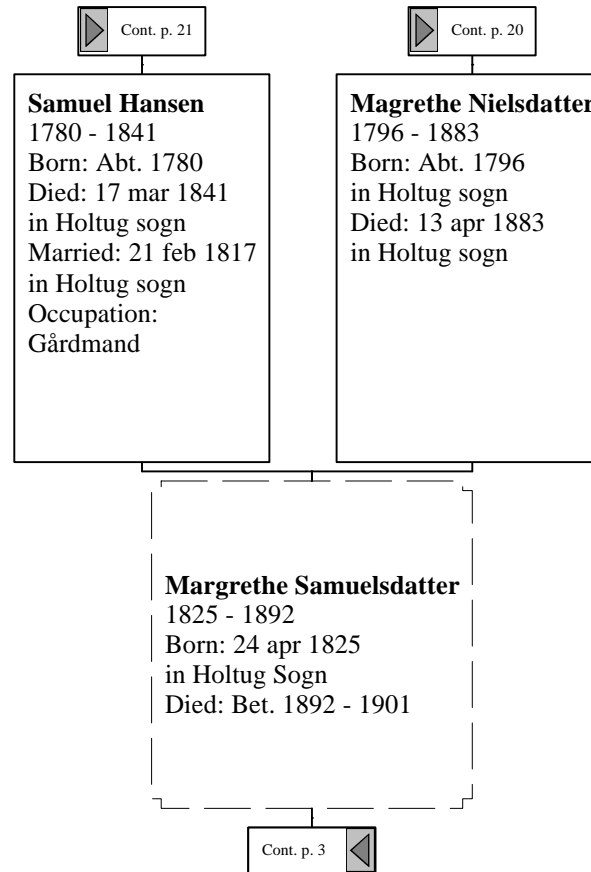

Niels Hansen
1778 -
Born: Abt. 1778
in Holtug sogn
Died:
in Holtug
Occupation:
Gårdmand i Holtug

Sidsel Kirstine Pedersdatter
1771 - 1818
Born: 06 okt 1771
in Holtug sogn
Died: 29 nov 1818
in Holtug sogn

Hans Nielsen
1805 - 1890
Born: 1805
in Holtug Sogn
Died: Aft. 1890
in Holtug sogn
Married: 28 dec 1832
in St Heddinge sogn
Occupation: 1834
Fisker

Cont. p. 2

Ancestors of Marie Elisabeth Madsen

3rd Great-Grandparents

2nd Great-Grandparents

Great-Grandparents

Grandparents

Ancestors of Marie Elisabeth Madsen

3rd Great-Grandparents

2nd Great-Grandparents

Great-Grandparents

Grandparents