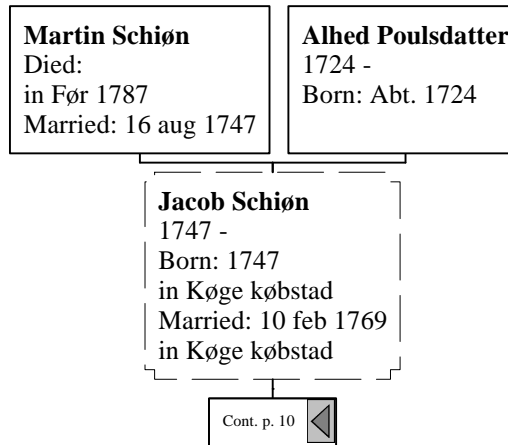

4th Great-Grandparents

3rd Great-Grandparents

2nd Great-Grandparents

[2] Corfiz Møller
- 1764
Died: Abt. 1764

[1] Ane Dorthe Corfizdatter
1740 - 1811
Born: 1740
Died: 22 mar 1811
in St. Heddinge

Cont. p. 10 

Ancestors of Marie Elisabeth Madsen

4th Great-Grandparents

3rd Great-Grandparents

2nd Great-Grandparents

Ancestors of Marie Elisabeth Madsen

3rd Great-Grandparents

[3] unge Hans Nielsen
1744 -
Born: Abt. 1744
Occupation: 1801
Bonde og gårdbeboer med
arvefæste
Residence: 1801
Udflyttede gårde af Holtug