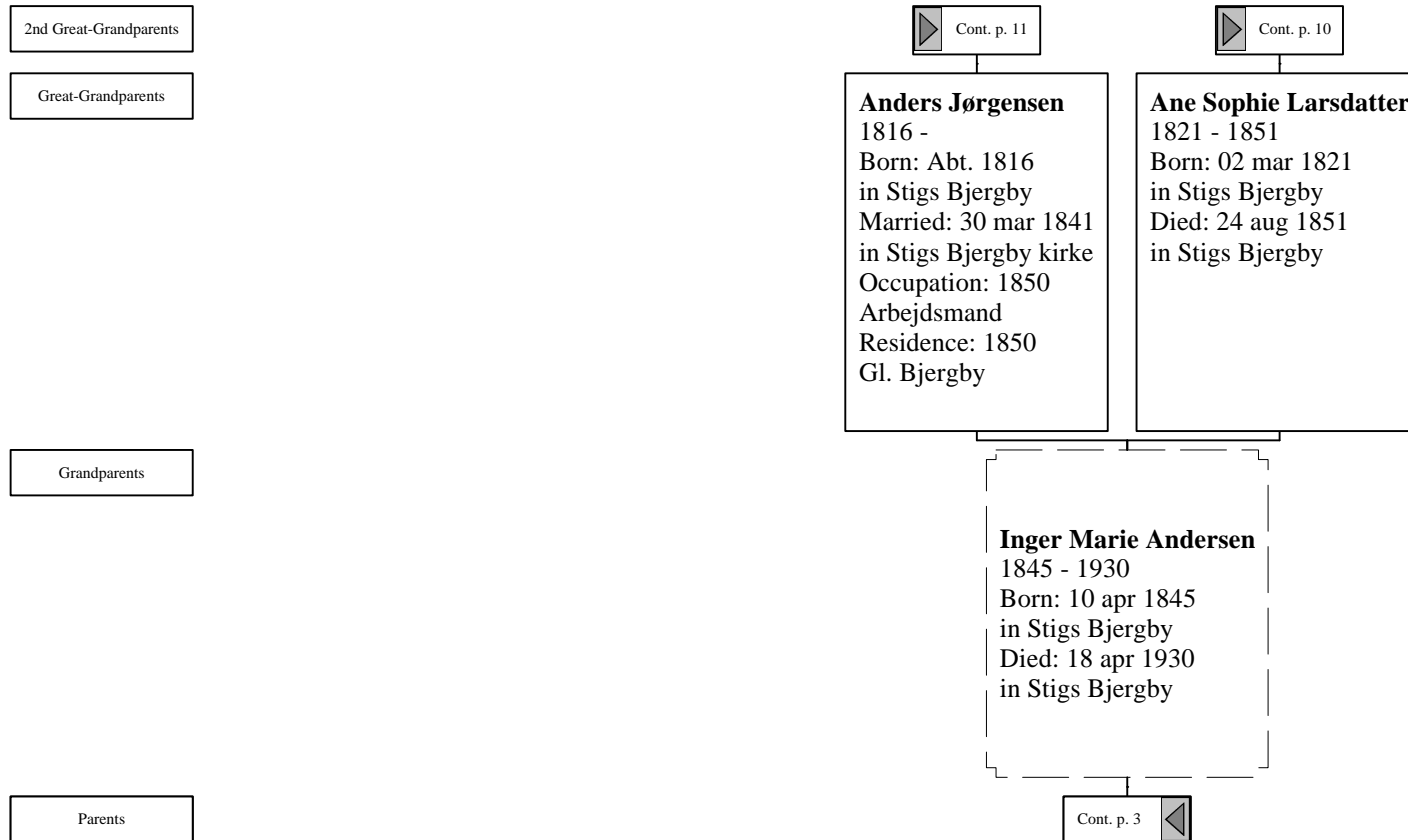

Born: 23 jan 1838

in Gørslev sogn, Præstø amt

Married: 10 aug 1869

in Nordrupøster, Sorø amt

Parents

Cont. p. 2

*Ancestors of Jørgen Kristian Jørgensen*

*Ancestors of Jørgen Kristian Jørgensen*