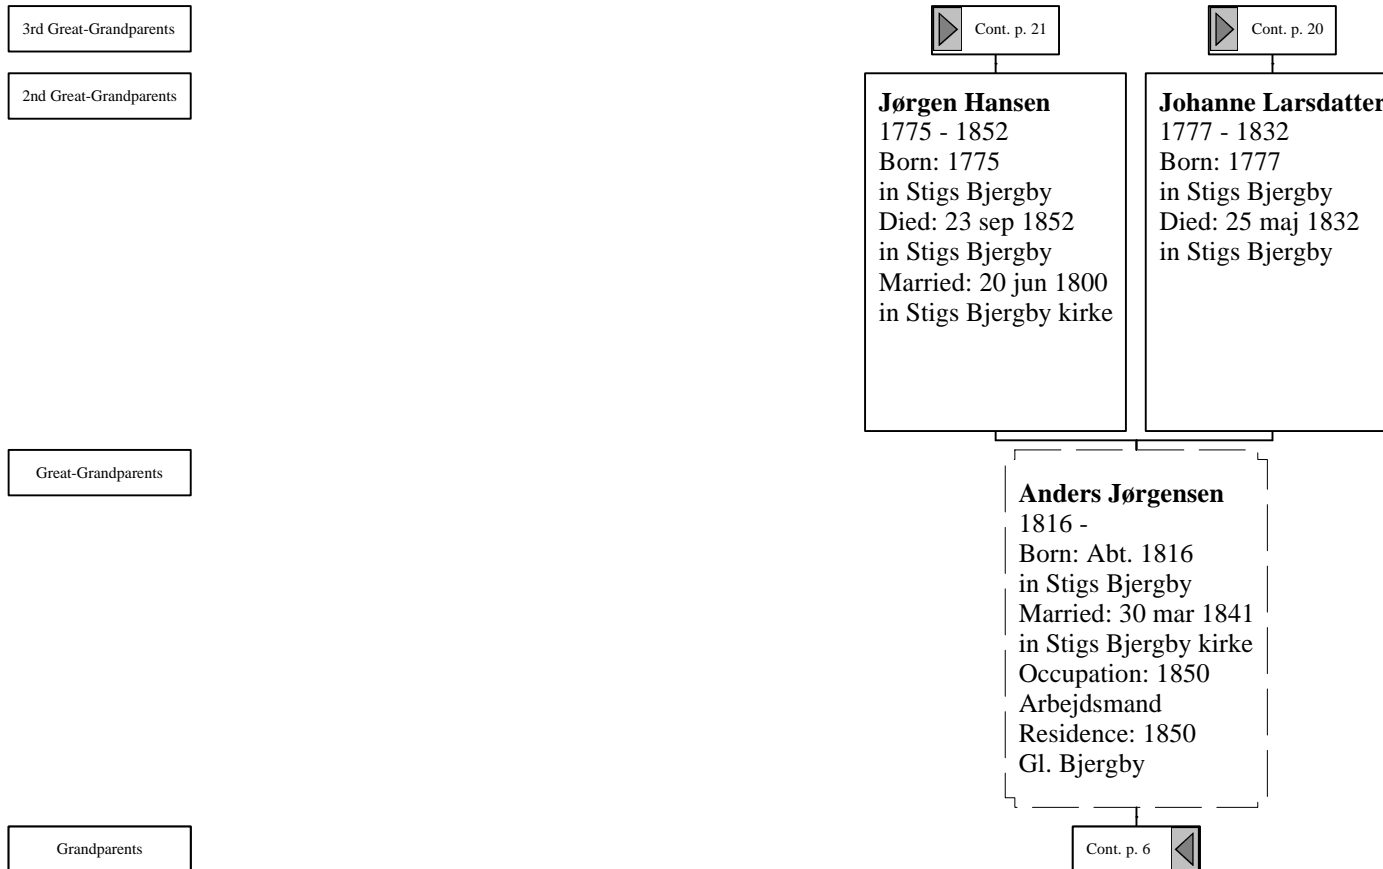

Ancestors of Jørgen Kristian Jørgensen