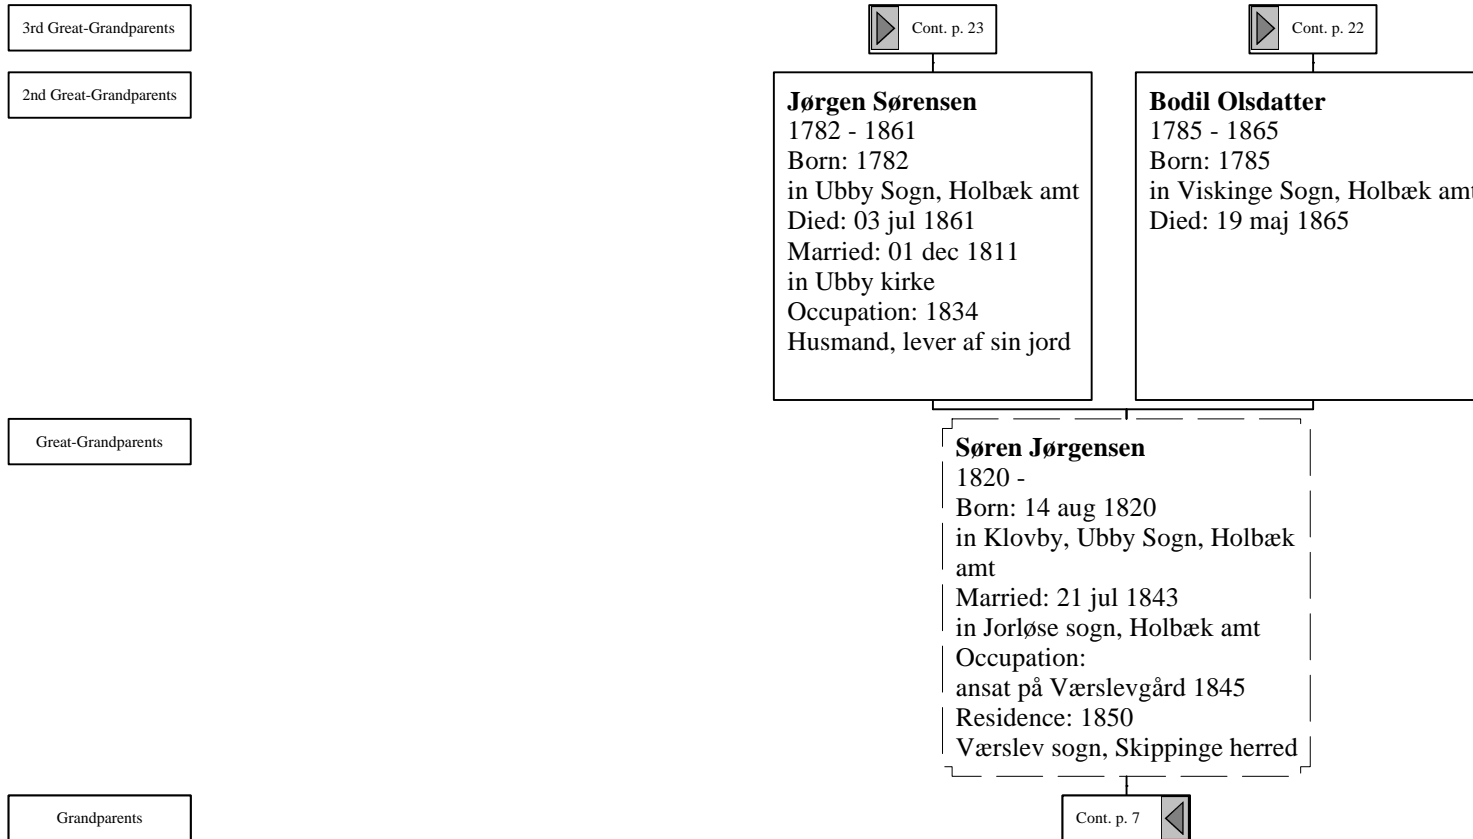

Ancestors of Jørgen Kristian Jørgensen