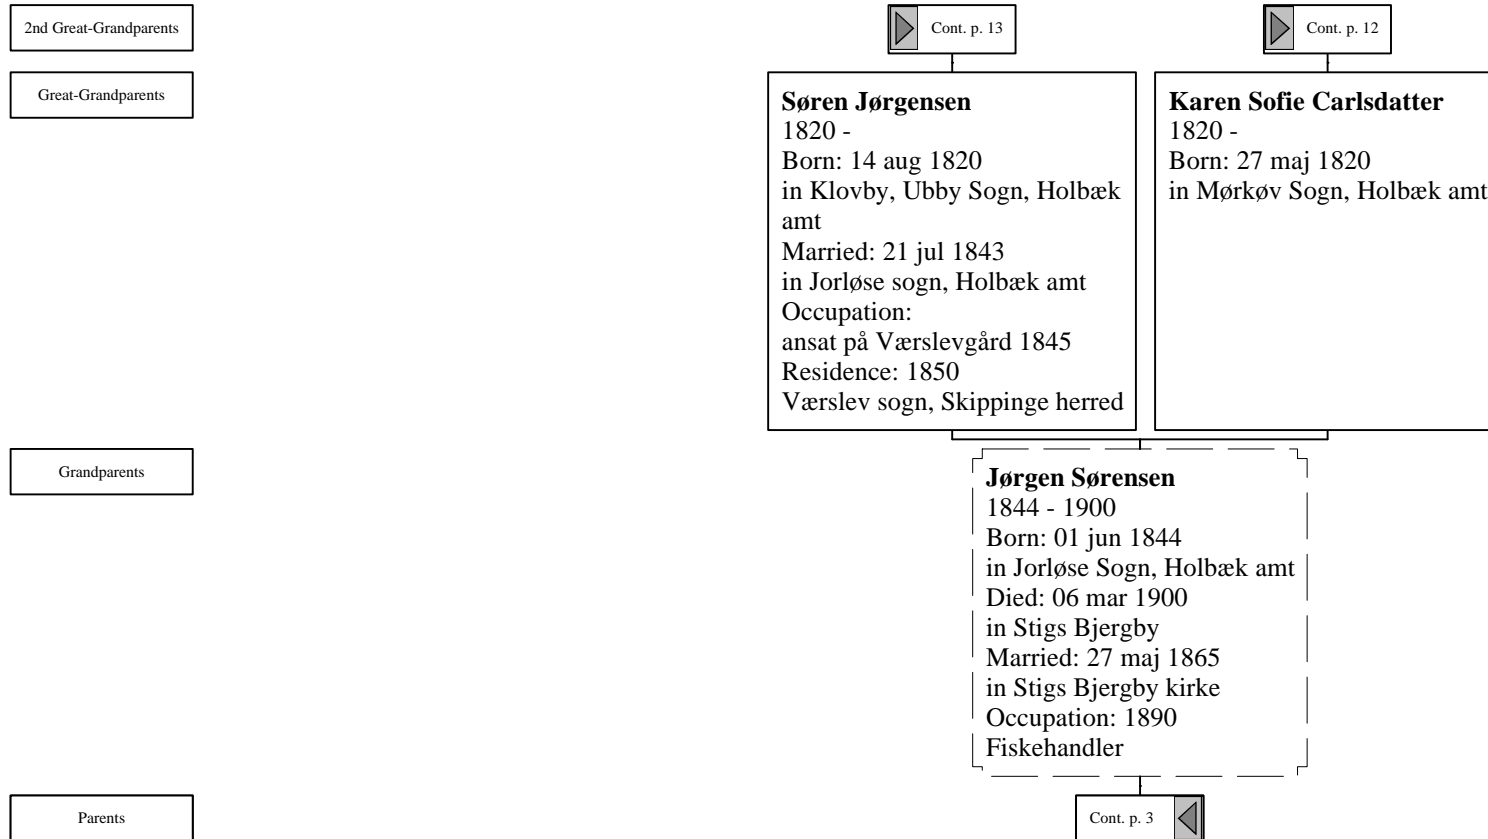

Born: 23 jan 1838

in Gørslev sogn, Præstø amt

Married: 10 aug 1869

in Nordrupøster, Sorø amt

Parents

Cont. p. 2

*Ancestors of Jørgen Kristian Jørgensen*

*Ancestors of Jørgen Kristian Jørgensen*