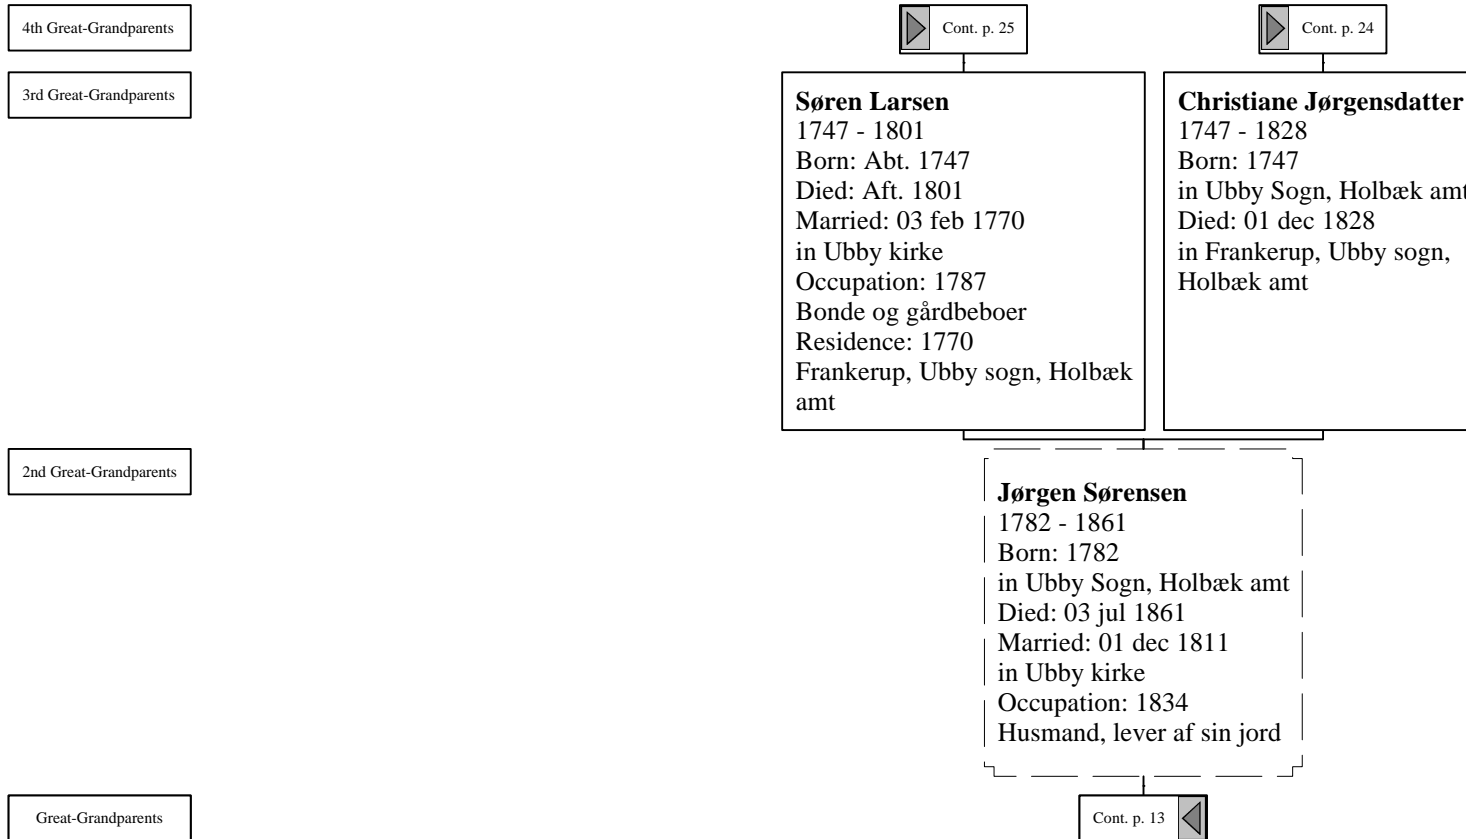

Ancestors of Jørgen Kristian Jørgensen