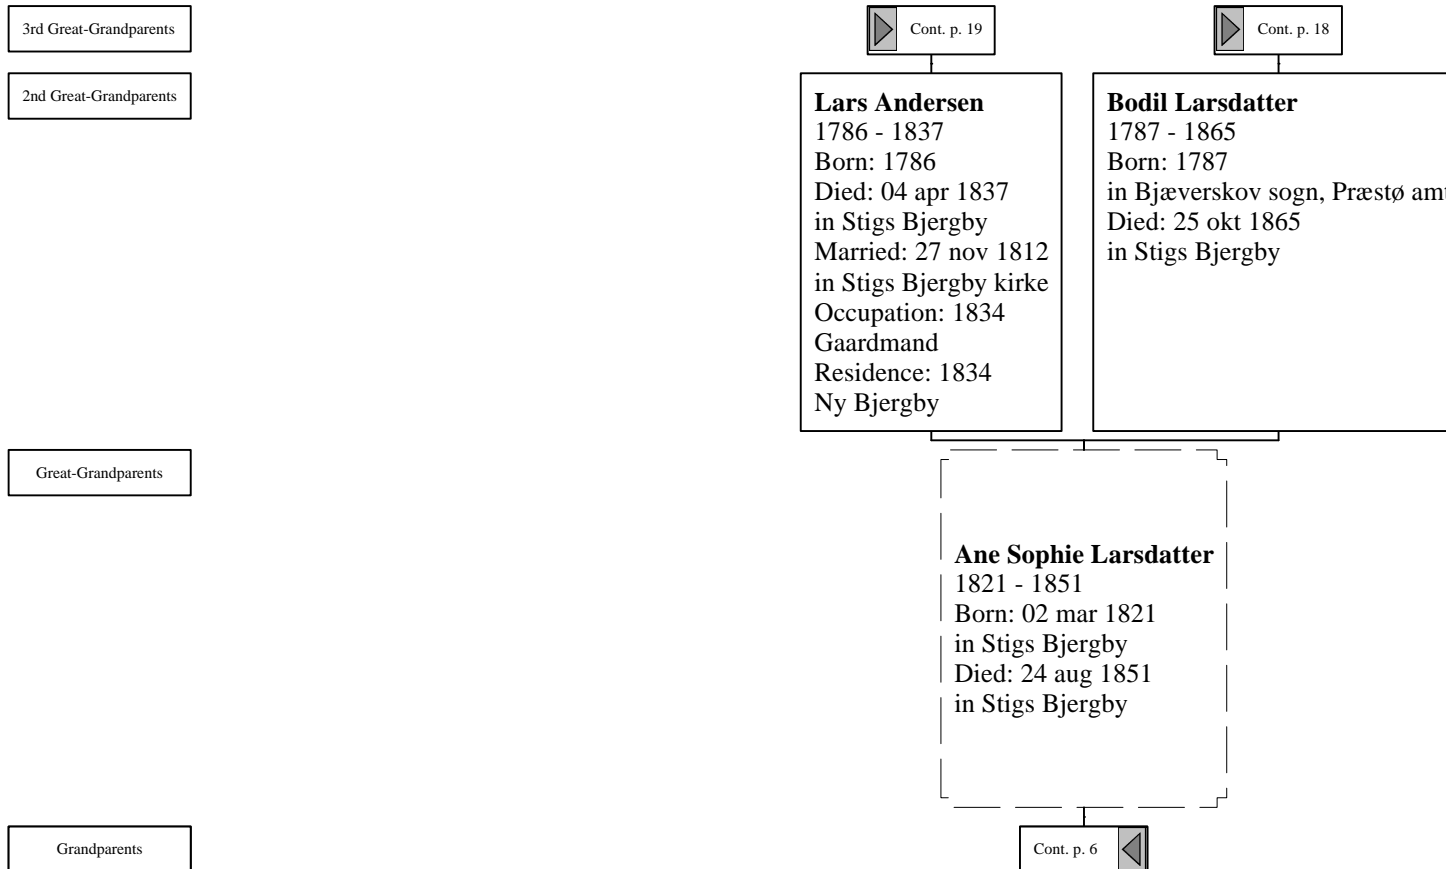

Ancestors of Jørgen Kristian Jørgensen